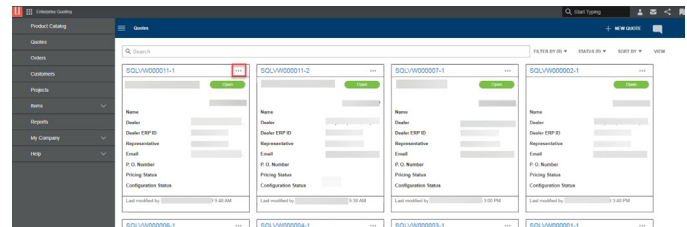

## Unlock Efficiency with Waudena's Saberis Integration

**Attention Saberis Users!** Elevate your business operations by integrating the Waudena module into your ERP system. Experience streamlined processes, reduced manual entry, and enhanced productivity. Connect the Waudena Configurator directly to your ERP system via SaberisConnect.

**Important Note:** This integration is for dealers already using SaberisConnect.